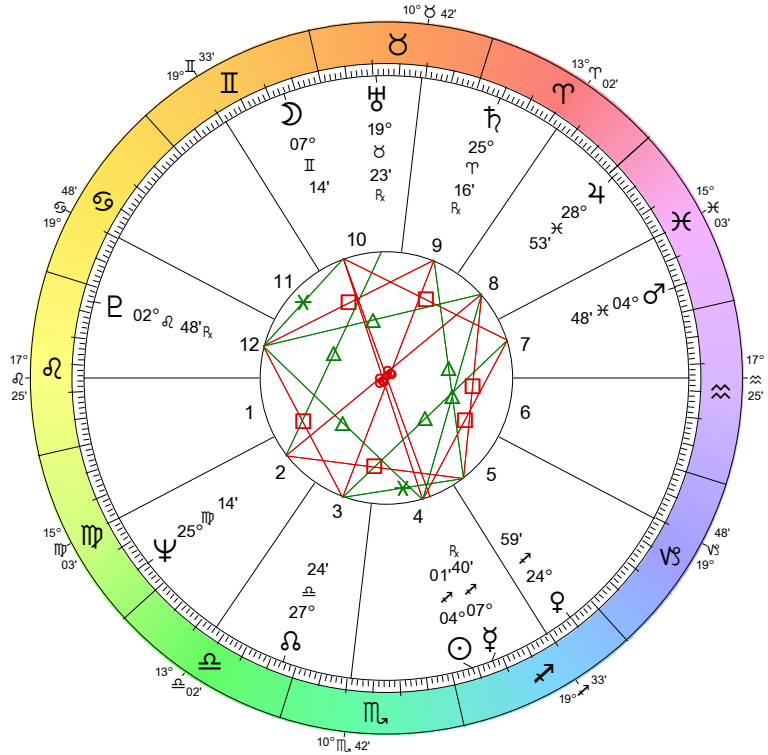

Introduction

Your astrological horoscope (natal chart) at birth is an important key to your personality and character, but your natal chart is not the last word about you. As time moves on after the moment of your birth, the Sun, Moon, and planets continue to circle through the heavens forming ever-changing kaleidoscopic patterns in relation to your own birth chart, bringing out or obscuring this or that part of you.

It can be useful to know how these ongoing planetary patterns relate to your life, and that is what this report is about. Here we calculate the primary astrological changes in your chart and interpret them so that you can see at a glance what is happening at any given time. Your events are arranged and interpreted chronologically, by well-known astrologer Michael Erlewine, and each event includes date and time, keywords, astrological indicator, and an astro-tarot card. We hope you enjoy your forecast.

Tina Turner
Nov 26, 1939
10:10:00 PM CST
Nutbush, TN
089W24'29", 35N41'53"

Report: Apr 01, 2022 to Jun 30, 2022
Place: Sanford, FL

Planet	Sign	Position	House	House Cusps
Moon	Gemini	07°Ge14'	10th	17°Le25'
Sun	Sagittarius	04°Sg01'	4th	15°Vi03'
Mercury	Sagittarius	07°Sg40'	4th	13°Li02'
Venus	Sagittarius	24°Sg59'	5th	10°Sc42'
Mars	Pisces	04°Pi48'	7th	19°Sg33'
Jupiter	Pisces	28°Pi53'	8th	19°Cp48'
Saturn	Aries	25°Ar16'	9th	17°Aq25'
Uranus	Taurus	19°Ta23'	10th	15°Pi03'
Neptune	Virgo	25°Vi14'	2nd	13°Ar02'
Pluto	Leo	02°Le48'	12th	10°Ta42'
Midheaven	Taurus	10°Ta42'		19°Ge33'
Ascendant	Leo	17°Le25'		19°Ca48'